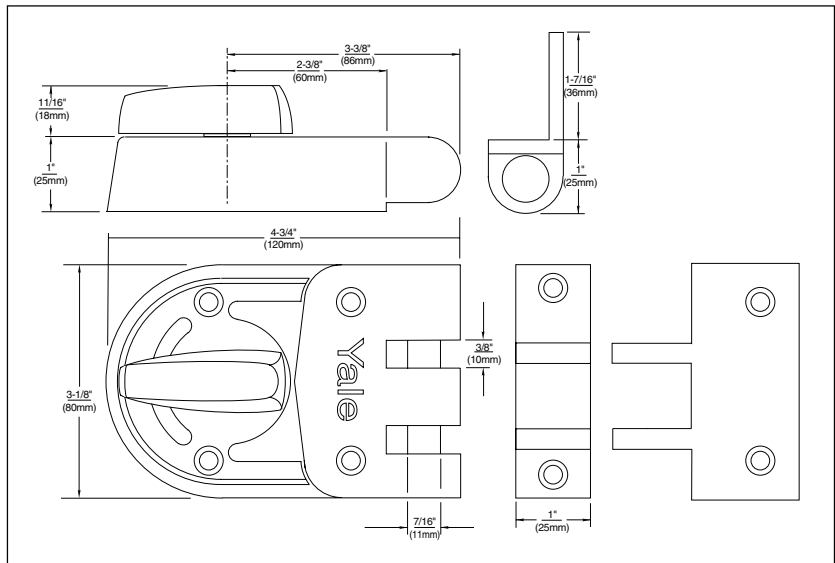

jimmy-proof deadlock 197

operation

Outside: Furnished standard with 5-pin rim cylinder 1109E.

Inside: 90° turn of the thumbturn locks or unlocks deadbolt. Also available with flat strike, model no. 197F (for outswinging doors).

Model Numbers	
197	Boxed
V197	Visual Pack
197F	Flat Strike, Boxed

dimensions and details

technical information

Description	197
Backset	2-3/8" (60mm)
Material	Zinc Alloy
Deadbolt Length	N/A
Reversible Latchbolt	N/A
Cylinder	1109E - Brass 5-pin with anti-pick mushroom drivers
Case Finishes	Sprayed Brass only
Cylinder Finish	Brass
2 Keys	RB8
Door Thickness	1-1/4" to 2-1/4" (32mm-57mm)

Dimensions are shown in inches (millimeters).